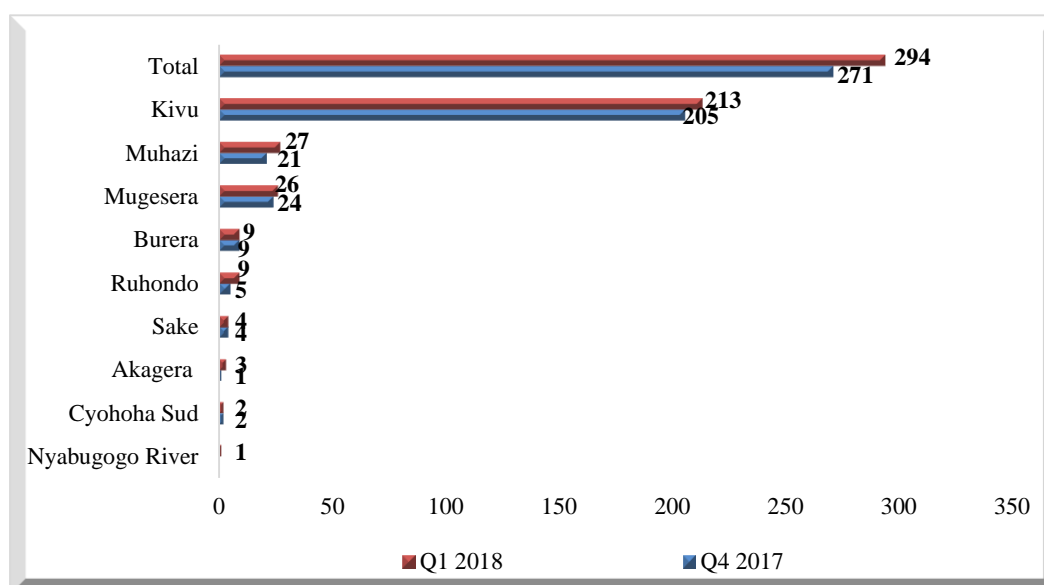

There are 28 licensed companies transporting goods, 12 freight forwarders companies, and 4,749 individual transporters of goods. During this quarter under review, the licensed companies and cooperatives transporting goods were using 444 vehicles.

4. DRIVING SCHOOLS

The driving schools are schools that offer theoretical and practical trainings in different driving categories.

Table 4: Trend of licensed driving schools as of the last three quarters

Category of license	Q3 2017	Q4 2017	Q1 2018
Driving schools operators	86	92	89
Fleets used by driving schools	890	989	1,000

Source: RURA database

During this quarter under review, the number of licensed driving schools decreased from 92 schools with 989 fleets to 89 schools with total fleets of 709 cars and 291 motorcycles recorded at the end of March 2018 as detailed in Annex 6.

5. WATERWAYS TRANSPORT

Waterways operators, these are operators that transport passengers or goods in waterway. The number of boats increased from 271 recorded as of December 2017 to 294 recorded at the end of March 2018.

Figure 2: Trend of licensed boats for the last two quarters

Source: RURA database